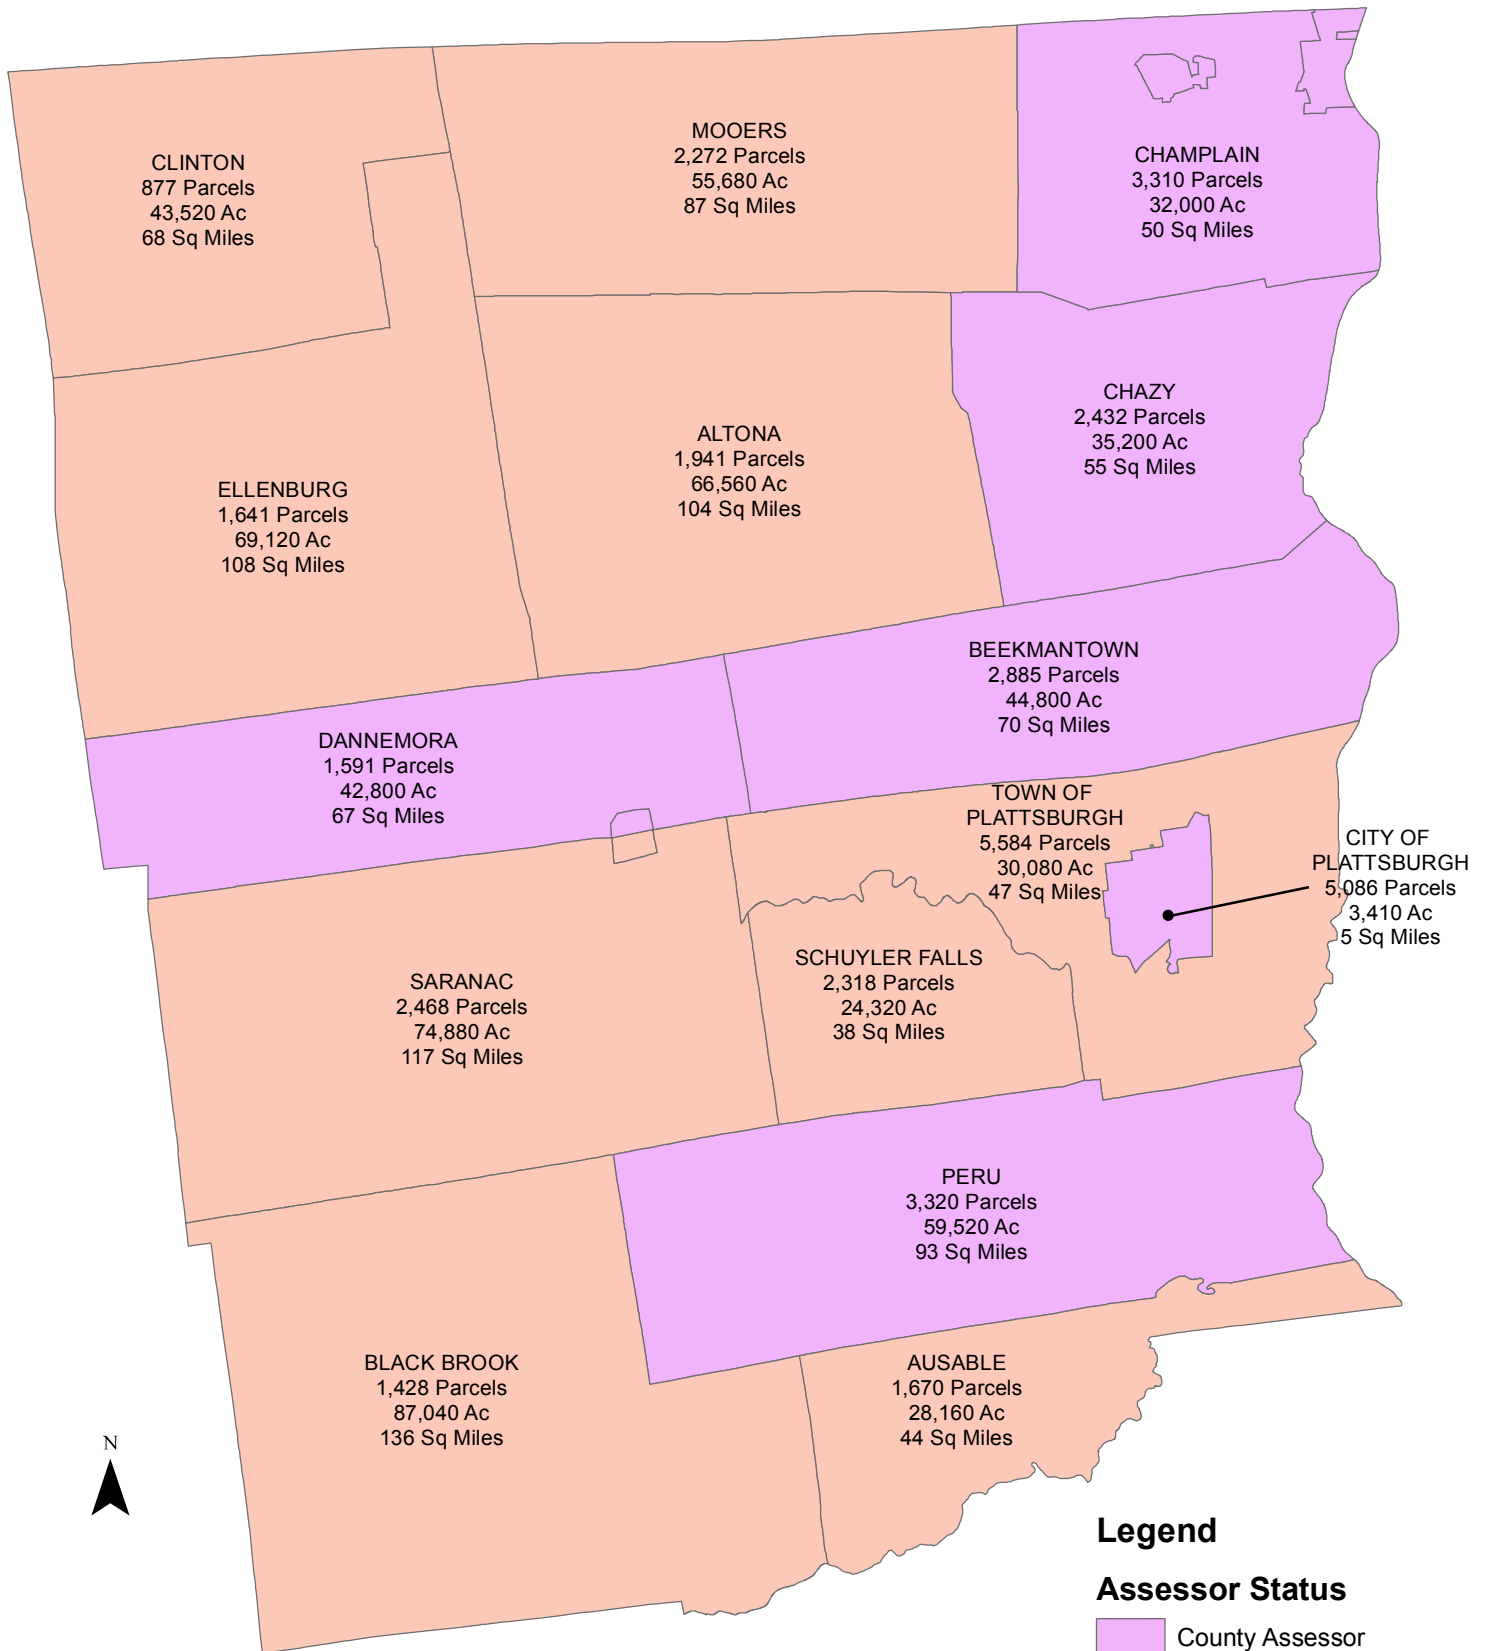

Clinton County 2018

Parcel Count, Acreage and Square Miles
Equalization for every Municipality is 100%

Legend

Assessor Status

-  County Assessor
-  Sole Appointed Assessor