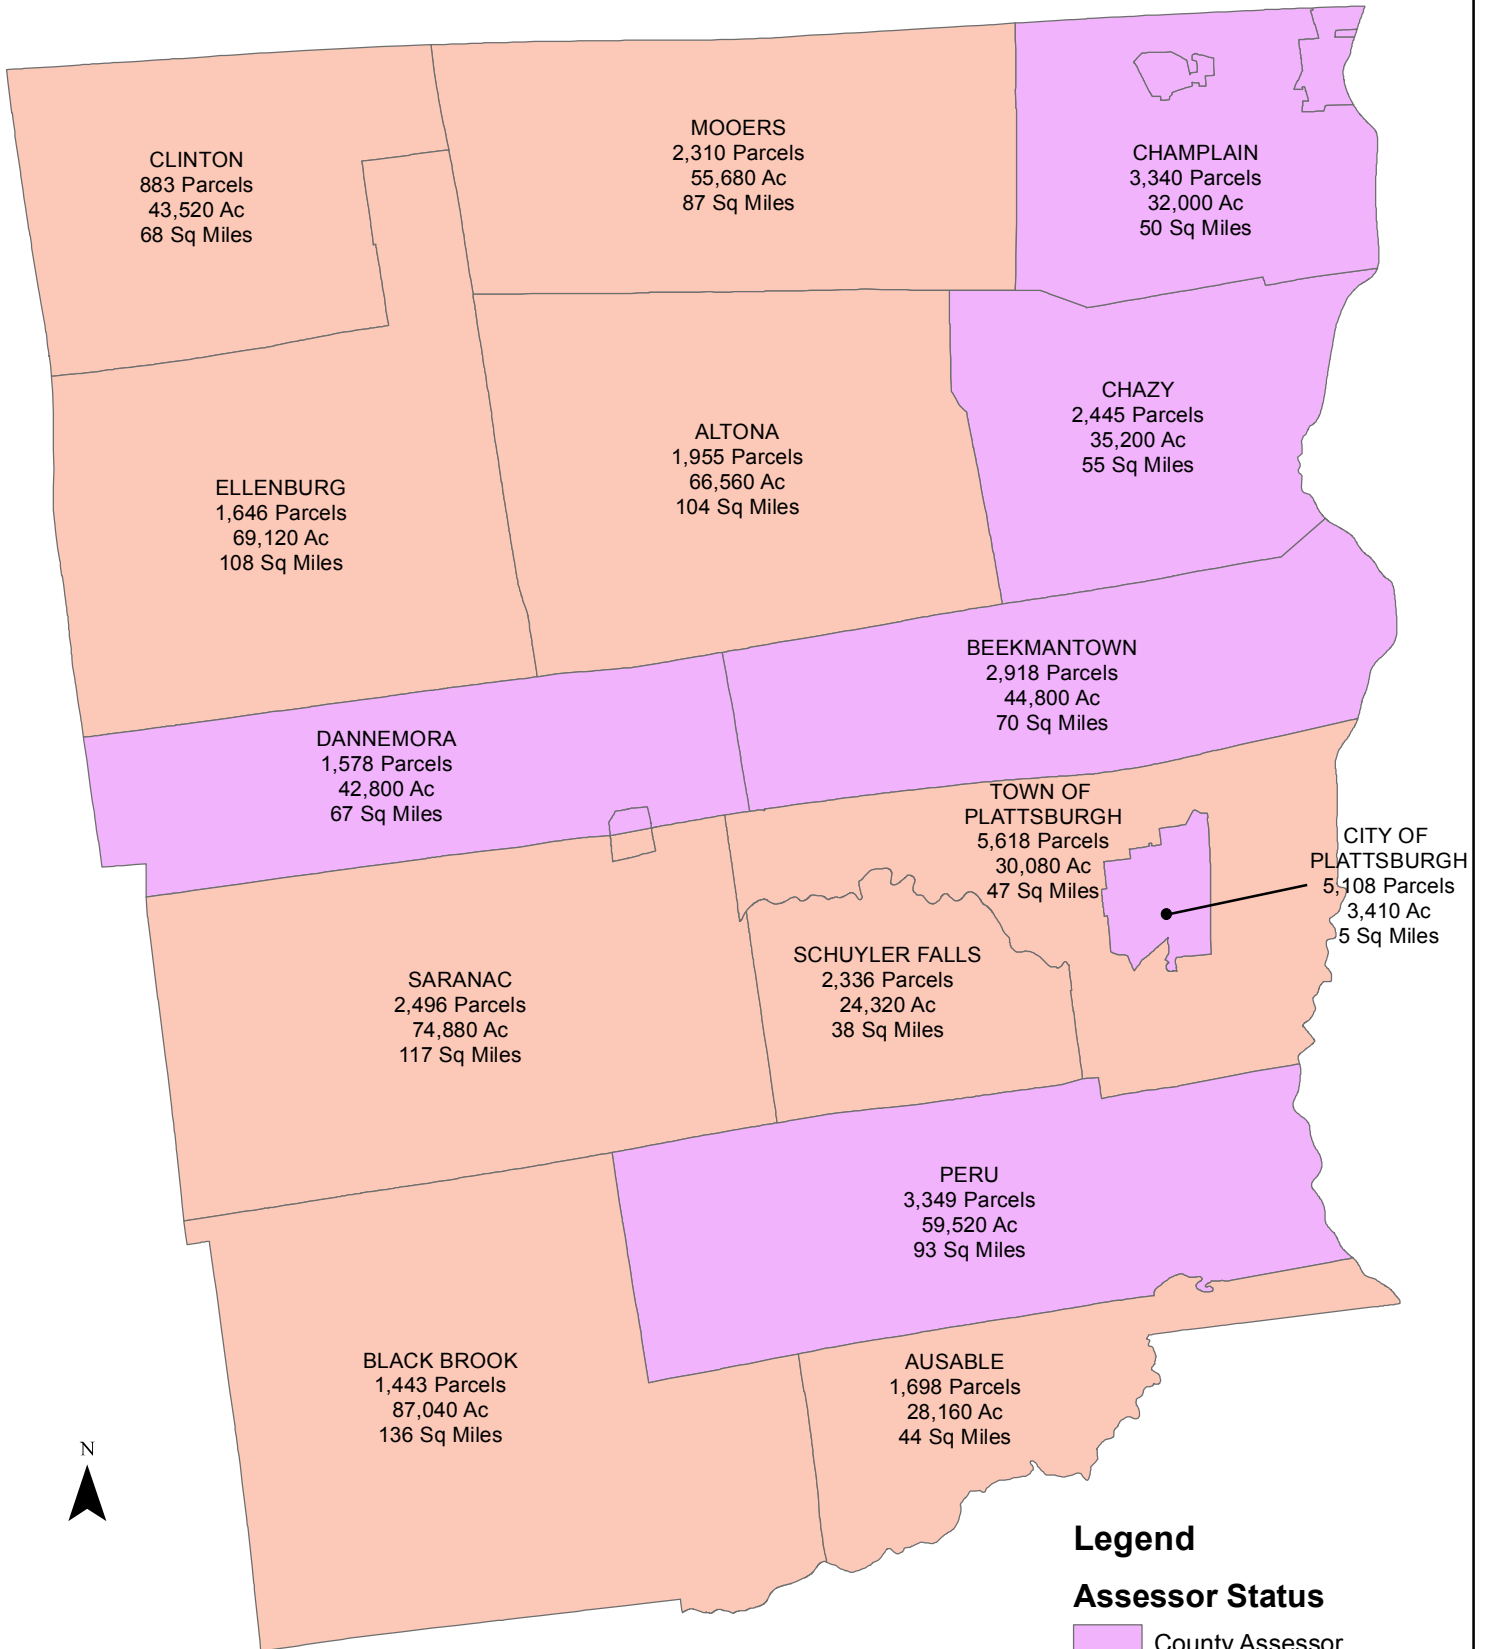

Clinton County 2019

Parcel Count, Acreage and Square Miles
Equalization for every Municipality is 100%

Legend

Assessor Status

-  County Assessor
-  Sole Appointed Assessor