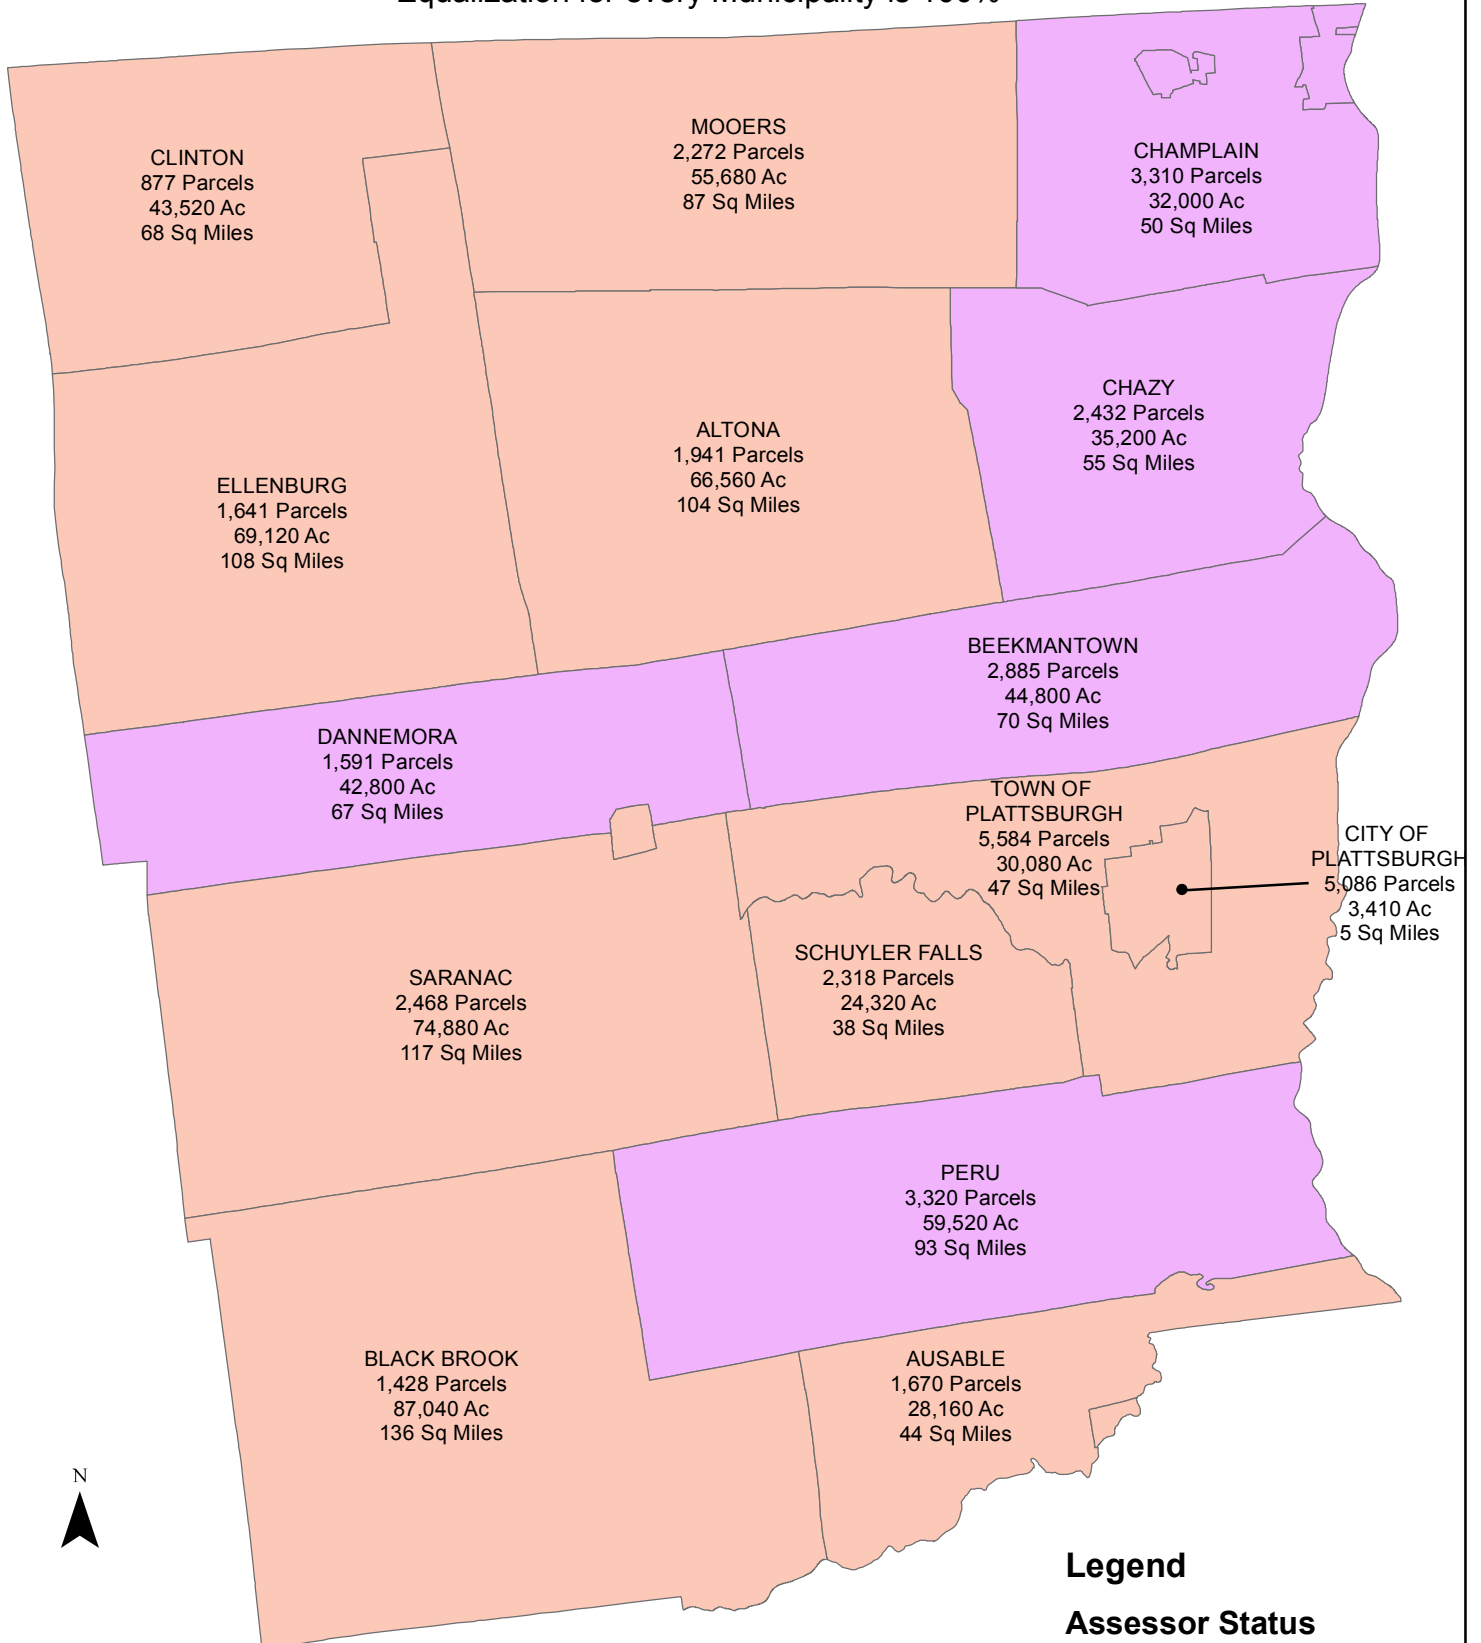

Clinton County 2017

Parcel Count, Acreage and Square Miles
Equalization for every Municipality is 100%

Legend

Assessor Status

-  County Assessor
-  Sole Appointed Assessor