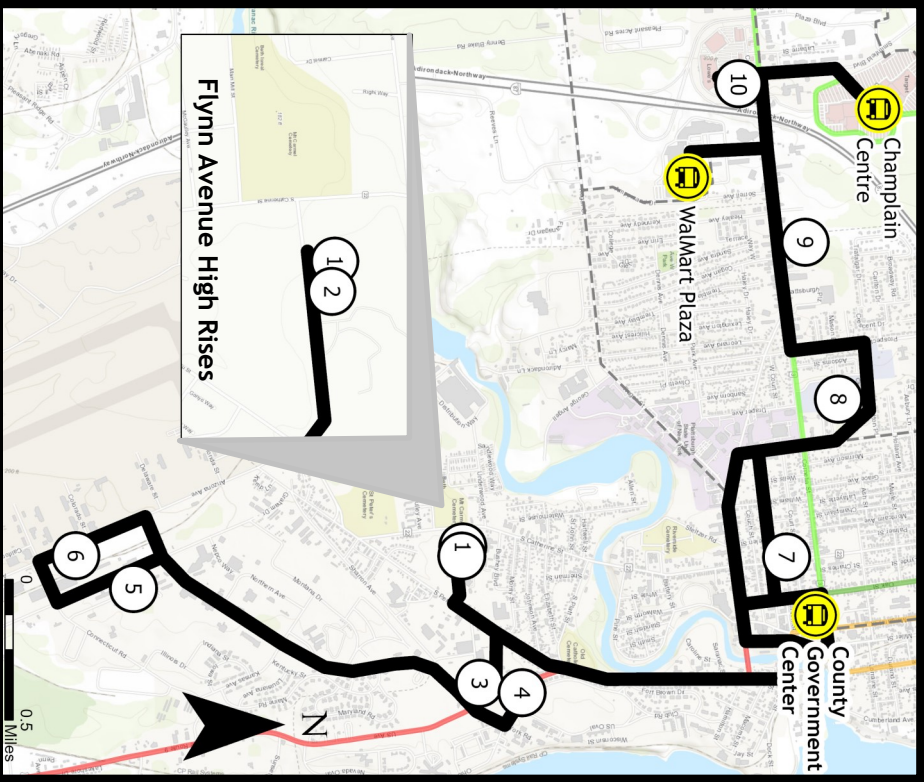

South-West City

For more information visit our Facebook, or our webpage at: transit.clintoncountyny.gov
Or call (518) 561-1452