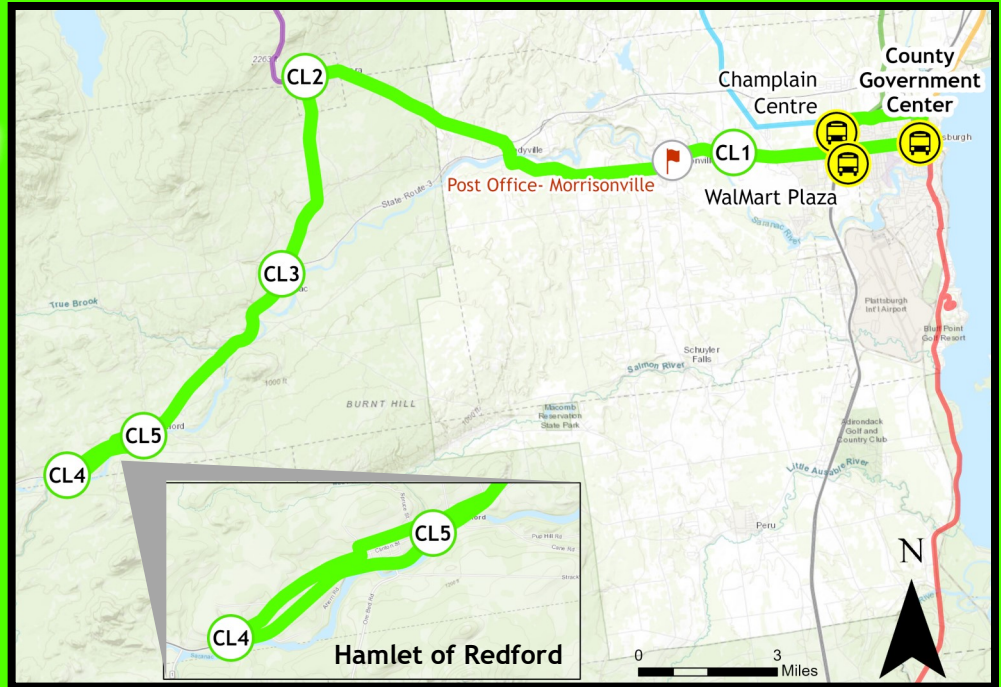

transit.clintoncountyny.gov

Or call

		AM		PM		
KA1	Clinton County Government Center	4:53	6:53	12:00	3:30	5:30
	Clinton Community College	R	7:06	12:13	3:43	5:43
KA2	Villa Motel 1875 Route 9, Keeseville	5:24	7:24	12:31	4:01	6:01
	Lot Between PFCU and Adk Hardware, Keeseville	5:29	7:29	12:36	4:06	6:06
KA2	Tops Market 14228 Route 9N, Ausable Forks	5:53	7:53	13:00	4:30	6:30
	Lot Between PFCU and Adk Hardware, Keeseville	6:14	8:14	1:21	4:51	6:51
KA2	Across from Villa Motel 1875 Route 9, Keeseville	6:16	8:16	1:23	4:53	6:53
	Clinton Community College	6:36	8:36	1:43	5:13	7:13
KA1	Clinton County Government Center	6:53	8:53	2:00	5:30	7:30

transit.clintoncountyny.gov

Or call

(518)561-1452

No Cash?
No Problem!

Get the
Token Transit
app

		AM	PM
	Clinton County Government Center	11:00	6:00
	Champlain Centre Mall Entrance between Dick's & Ollie's	11:10	6:10
CL1	BHSN 2155 Route 22B, Morrisonville	11:18	6:18
	Across from Post Office 1934 Route 22B Morrisonville	R	R
CL2	Clinton Correctional Facility 1156 Cook Street, Dannemora	11:34	6:34
CL3	Saranac Country Store 3346 Route 3, Saranac	11:47	6:47
CL4	Mr Modular Route 3 & Redmon Street, Redford	11:52	6:52
CL5	Maplefields 4340 Route 3, Redford	11:55	6:55
CL2	Stewart's Shop 1173 Cook Street, Dannemora	12:09	7:09
	Post Office 1934 Route 22B Morrisonville	R	R
CL1	BHSN 2155 Route 22B, Morrisonville	12:27	7:27
	Champlain Centre Mall Entrance between Dick's & Ollie's	12:38	7:38
	Wal-Mart Between Wal-Mart & Sam's Club	12:45	7:45
	Clinton County Government Center	1:00	8:00