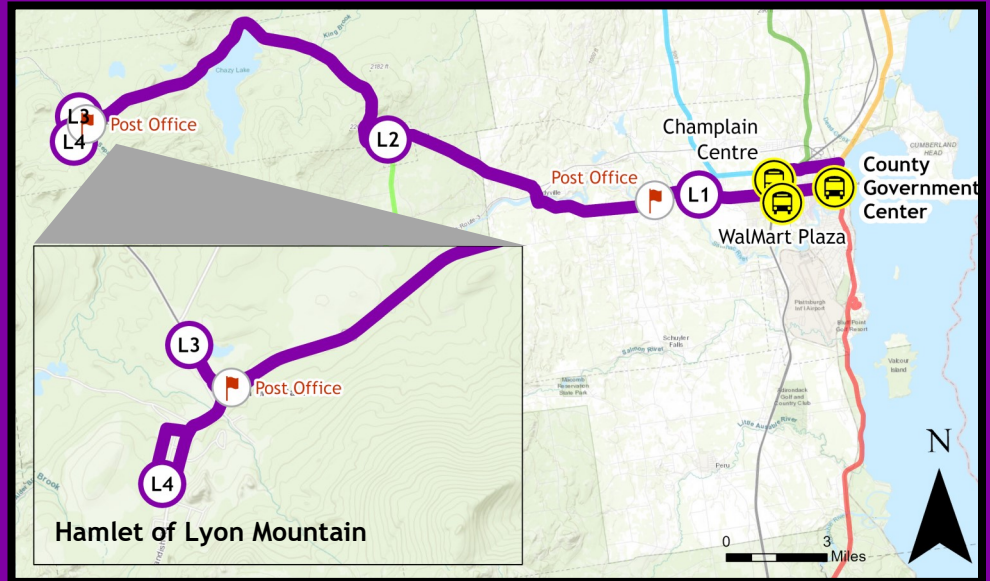

transit.clintoncountyny.gov

Or call

(518)561-1452

**No Cash?
No Problem!**

Get the
Token Transit
app

		AM	PM
	Clinton County Government Center	7:00	2:00
	Champlain Centre Mall Entrance between Dick's & Ollie's	7:08	2:08
E1	Maplefields 1785 Military Turnpike, Plattsburgh	7:16	2:16
E2	Ganienkeh Laundromat & Store Devils Den Road, Altona		2:35
E3	Post Office 499 Devils Den Road, Altona		2:41
E2	Ganienkeh Laundromat & Store Devils Den Road, Altona		2:45
E4	Northern Adirondack Central School	7:48	3:12
E2	Ganienkeh Laundromat & Store Devils Den Road, Altona	7:58	
E3	Post Office 499 Devils Den Road, Altona	8:05	
E2	Ganienkeh Laundromat & Store Devils Den Road, Altona	8:09	
E1	Maplefields 1785 Military Turnpike, Plattsburgh	8:26	3:42
	Champlain Centre Mall Entrance between Dick's & Ollie's	8:30	3:49
	Clinton County Government Center	9:00	4:00

Lyon Mountain

Monday through Friday with the exception of the following holidays: New Year's Day, Memorial Day, Independence Day, Labor Day, Thanksgiving, Christmas Day

For more information visit our Facebook, or our webpage at:

transit.clintoncountyny.gov

Or call

(518)561-1452

		AM	PM
	Clinton County Government Center	9:00	1:00 4:00
	Champlain Centre Mall Entrance between Dick's & Ollie's	9:08	1:08 4:08
L1	BHSN 2155 Route 22B, Morrisonville	9:17	1:17 4:17
	Across from Post Office 1934 Route 22B Morrisonville	R	R R
L2	Clinton Correctional Facility 1156 Cook Street, Dannemora	9:33	1:33 4:33
	Post Office 8 Langey Street, Lyon Mtn	R	R R
L3	Mountain Top Senior Housing Lyon Mountain	9:50	1:50 4:50
L4	2nd Street & Center Street Lyon Mountain	9:54	1:54 4:54
L2	Stewart's Shop 1173 Cook Street, Dannemora	10:13	2:13 5:13
	Post Office 1934 Route 22B Morrisonville	R	R R
L1	BHSN 2155 Route 22B, Morrisonville	10:31	2:31 5:31
	Champlain Centre Mall Entrance between Dick's & Ollie's	10:41	2:41 5:41
	WalMart Between WalMart & Sam's Club	10:47	2:47 5:47
	Clinton County Government Center	11:00	3:00 6:00