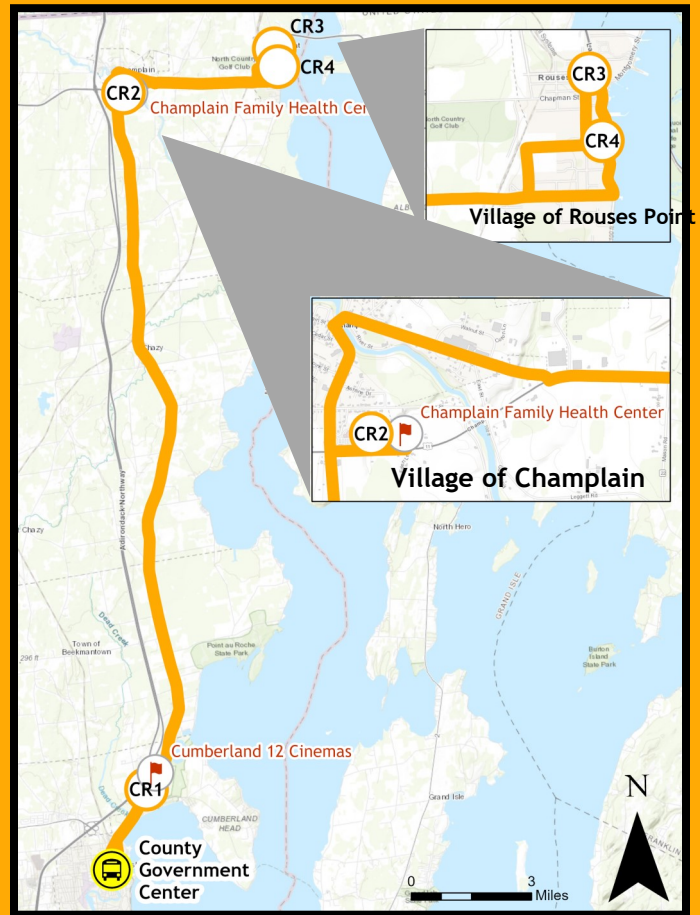

Champlain/ Rouses Point

Route connects to Greyhound, Adirondack Trailways, and North Country Express's Potsdam-Plattsburgh Route at the Greyhound Stop/Mobil Station

- For more information about ADK Trailways service visit trailways.com
- For more information about the Potsdam-Plattsburgh bus call (518)563-3672

transit.clintoncountyny.gov

Or call

(518)561-1452

		AM			PM	
CR1	Clinton County Government Center	5:00	7:00	10:00	3:00	5:00
	Greyhound Stop/ Mobil Station 7155 State Route 9, Plattsburgh	5:09	7:09	10:09	3:09	5:09
	Cumberland 12 18 North Bowl Lane, Plattsburgh	R	R	R	R	R
	Champlain Family Health Center 828 Route 11, Champlain	R	R	R	R	R
CR2	Price Chopper (Champlain) 860 Route 11, Champlain	5:43	7:43	10:43	3:43	5:43
	Dollar General (Rouses Point) 64 Lake Street, Rouses Point	5:59	7:59	10:59	3:59	5:59
CR3	Anchorage 164 Lake Street, Rouses Point	6:01	8:01	11:01	4:01	6:01
	Champlain Family Health Center 828 Route 11, Champlain	R	R	R	R	R
CR4	Price Chopper (Champlain) 860 Route 11, Champlain	6:14	8:14	11:14	4:14	6:14
	Cumberland 12 18 North Bowl Lane, Plattsburgh	R	R	R	R	R
CR1	Greyhound Stop/ Mobil Station 7155 State Route 9, Plattsburgh	6:46	8:46	11:46	4:46	6:46
	Broad Street & Durkee Street Plattsburgh	6:54	8:54	11:54	4:54	6:54
	Clinton County Government Center	7:00	9:00	12:00	5:00	7:00