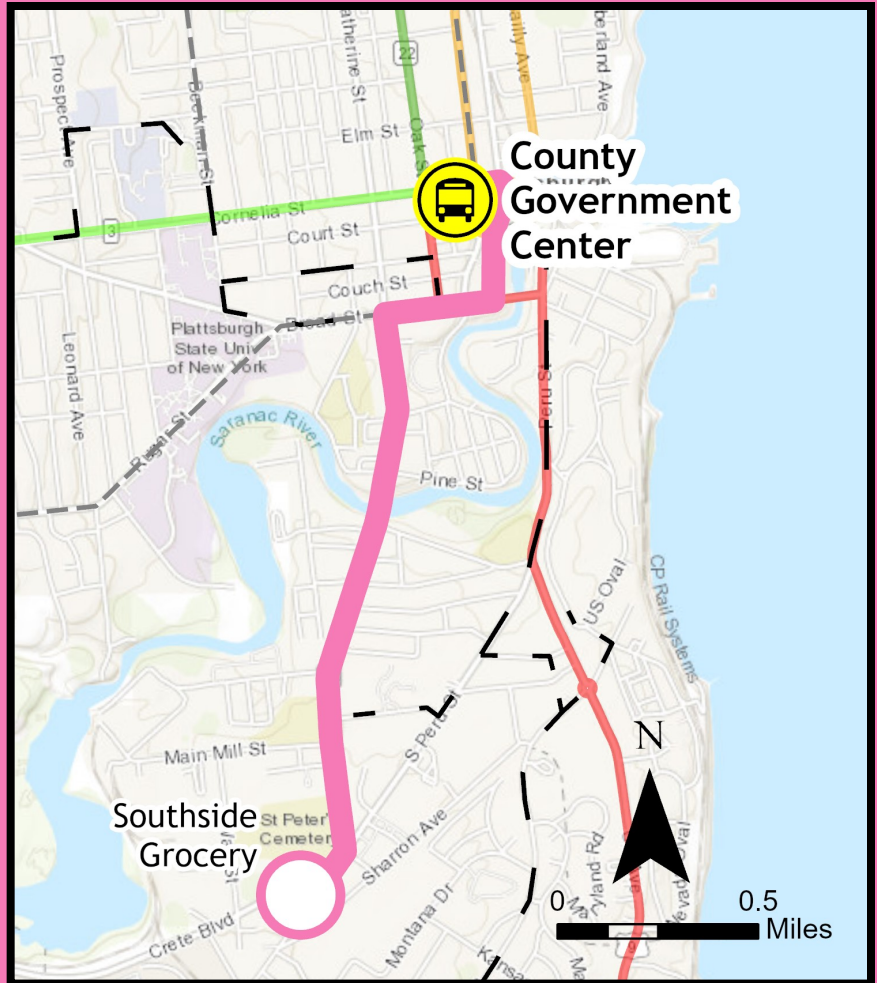

**No Cash?
No Problem!**

Get the
Token Transit
app

	Southside Grocery	Government Center	Government Center	Southside Grocery
AM	4:48	5:00		
	6:48	7:00		
	8:48	9:00		
			9:00	9:10
PM			1:00	1:10
			2:00	2:10
	3:48	4:00		
			7:00	7:10
			8:00	8:10