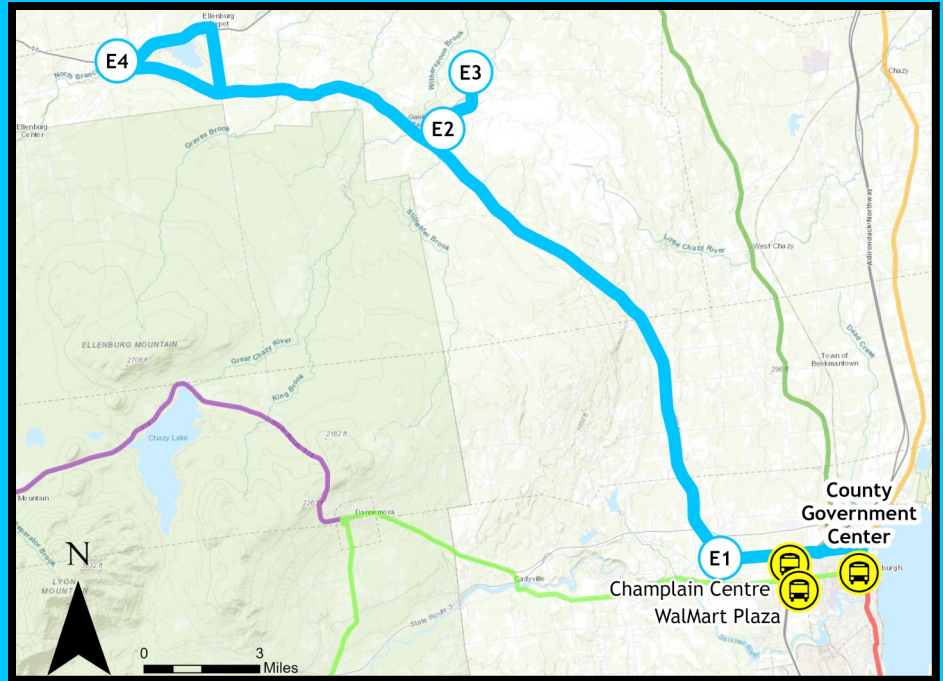

transit.clintoncountyny.gov

Or call

(518)561-1452

No Cash?
No Problem!

Get the
Token Transit
app

		AM	PM
	Clinton County Government Center	11:00	6:00
	Champlain Centre Mall Entrance between Dick's & Ollie's	11:10	6:10
CL1	BHSN 2155 Route 22B, Morrisonville	11:18	6:18
	Across from Post Office 1934 Route 22B Morrisonville	R	R
CL2	Clinton Correctional Facility 1156 Cook Street, Dannemora	11:34	6:34
CL3	Saranac Country Store 3346 Route 3, Saranac	11:47	6:47
CL4	Mr Modular Route 3 & Redmon Street, Redford	11:52	6:52
CL5	Maplefields 4340 Route 3, Redford	11:55	6:55
CL2	Stewart's Shop 1173 Cook Street, Dannemora	12:09	7:09
	Post Office 1934 Route 22B Morrisonville	R	R
CL1	BHSN 2155 Route 22B, Morrisonville	12:27	7:27
	Champlain Centre Mall Entrance between Dick's & Ollie's	12:38	7:38
	Wal-Mart Between Wal-Mart & Sam's Club	12:45	7:45
	Clinton County Government Center	1:00	8:00

transit.clintoncountyny.gov

Or call

(518)561-1452

**No Cash?
No Problem!**

Get the
Token Transit
app

		AM	PM
	Clinton County Government Center	7:00	2:00
	Champlain Centre Mall Entrance between Dick's & Ollie's	7:08	2:08
E1	Maplefields 1785 Military Turnpike, Plattsburgh	7:16	2:16
E2	Ganienkeh Laundromat & Store Devils Den Road, Altona		2:35
E3	Post Office 499 Devils Den Road, Altona		2:41
E2	Ganienkeh Laundromat & Store Devils Den Road, Altona		2:45
E4	Northern Adirondack Central School	7:48	3:12
E2	Ganienkeh Laundromat & Store Devils Den Road, Altona	7:58	
E3	Post Office 499 Devils Den Road, Altona	8:05	
E2	Ganienkeh Laundromat & Store Devils Den Road, Altona	8:09	
E1	Maplefields 1785 Military Turnpike, Plattsburgh	8:26	3:42
	Champlain Centre Mall Entrance between Dick's & Ollie's	8:30	3:49
	Clinton County Government Center	9:00	4:00