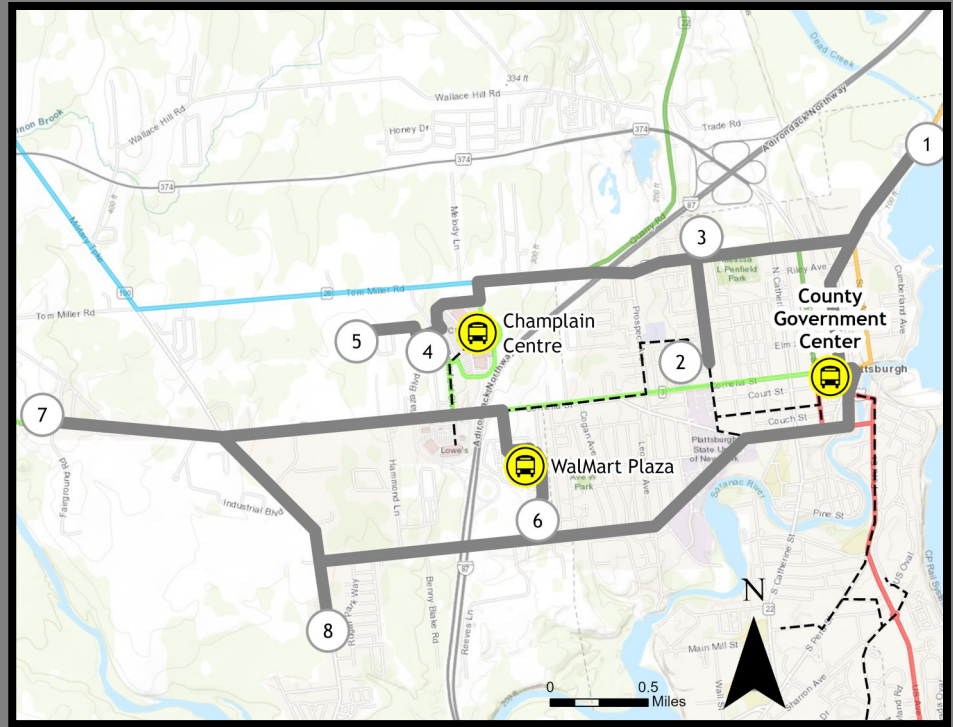

County Government Center		7:00	9:00	11:00	1:00	3:00	5:00		
West Leg	6	CVFC 20 Ampersand Drive	7:09	9:09	11:09	1:09	3:09	5:09	
		Wal-Mart Plaza Between Wal-Mart & Sam's Club	7:11	9:11	11:11	1:11	3:11	5:11	
	7	BHSN 2155 Route 22B, Morrisonville	7:20	9:20	11:20	1:20	3:20	5:20	
	8	St Joseph's Outreach 1349 Military Turnpike	7:28	9:28	11:28	1:28	3:28	5:28	
		Wal-Mart Plaza Between Wal-Mart & Sam's Club	7:38	9:38	11:38	1:38	3:38	5:38	
	6	CVFC 20 Ampersand Drive	7:39	9:39	11:39	1:39	3:39	5:39	
		Senior Citizens Council 5139 North Catherine	7:45	9:45	11:45	1:45	3:45	5:45	
	County Government Center		8:00	10:00	12:00	2:00	4:00	6:00	
	North Leg	1	Eye Care for the ADKs 450 Margaret Street	8:05	10:05	12:05	2:05	4:05	6:05
		2	UVM-CVPH 75 Beekman Street	8:13	10:13	12:13	2:13	4:13	6:13
3		Beekman Towers 50 Asbury Lane	8:17	10:17	12:17	2:17	4:17	6:17	
		Champlain Centre Mall Entrance between Dick's & Ollie's	8:23	10:23	12:23	2:23	4:23	6:23	
4		Hannaford 7 Pyramid Drive	8:28	10:28	12:28	2:28	4:28	6:28	
5		North Woods Apartments 159 Plaza Blvd	8:32	10:32	12:32	2:32	4:32	6:32	
		Champlain Centre Mall Entrance between Dick's & Ollie's	8:35	10:35	12:35	2:35	4:35	6:35	
3		Beekman Towers 50 Asbury Lane	8:40	10:40	12:40	2:40	4:40	6:40	
1		Eye Care for the ADKs 450 Margaret Street	8:52	10:52	12:52	2:52	4:52	6:52	
County Government Center		9:00	11:00	1:00	3:00	5:00	7:00