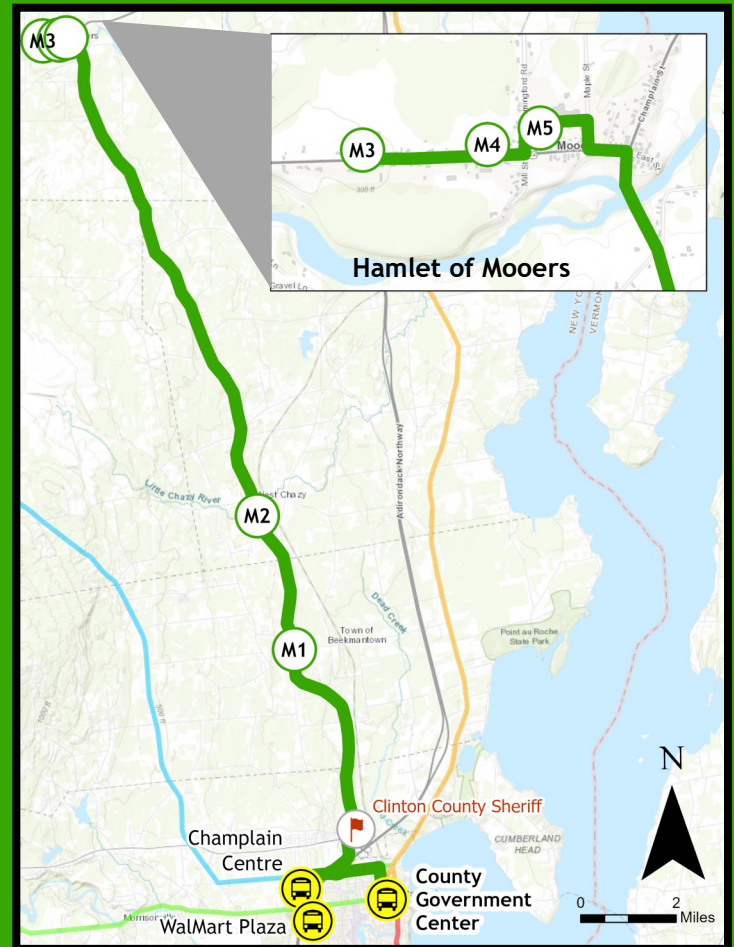

**No Cash.
No Cards.
No Contact.**

Get the **Token Transit** app

Download on the **App Store** | GET IT ON **Google Play**

M1 M2 M3 M4 M5 M2 M1

	AM	PM
Clinton County Government Center	11:00	6:00
Champlain Centre Mall Entrance between Dick's & Ollie's	11:10	6:10
Clinton County Sheriff's Office	R	R
Beekmantown Fire Dept. 6973 Route 22, West Chazy	11:23	6:23
Post Office 7634 Route 22, West Chazy	11:30	6:30
Post Office 2578 Route 11, Mooers	11:45	6:45
Mooers Town Office 2508 Route 11, Mooers	11:50	6:50
Mooers Free Library 25 School Street, Mooers	11:54	6:54
Post Office 7634 Route 22, West Chazy	12:24	7:24
Beekmantown Fire Dept. 6973 Route 22, West Chazy	12:34	7:34
Clinton County Sheriff's Office	R	R
Champlain Centre Mall Entrance between Dick's & Ollie's	12:49	7:49
Clinton County Government Center	1:00	8:00