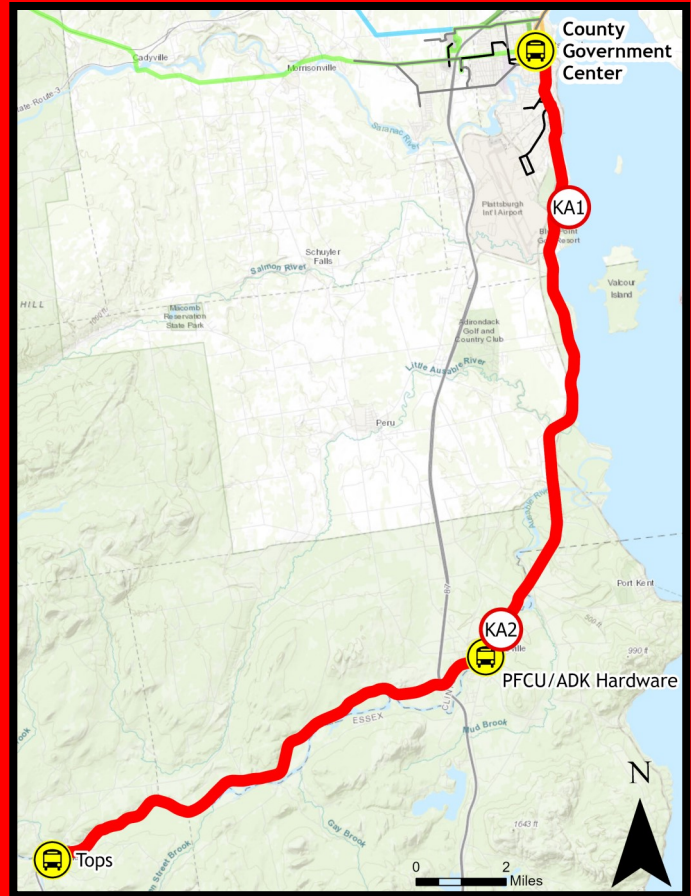

Keeseville/AuSable

Route connects to Essex County Public Transportation (800) 814-9266

- PFCU/ADK Hardware stop meets up with Champlain North (Keeseville to Lewis)
- Tops (AuSable Forks) stop meets up with Mountain Valley Shuttle (AuSable to Lake Placid and Lewis)

essexcounty.gov/transportation

Monday through Friday with the exception of the following holidays:
New Year's Day,
Memorial Day,
Independence Day,
Labor Day,
Thanksgiving,
Christmas Day

For more information visit our Facebook, or our webpage at:

transit.clintoncountyny.gov

Or call

		AM		PM		
KA1	Clinton County Government Center	4:53	6:53	12:00	3:30	5:30
	Clinton Community College	R	7:06	12:13	3:43	5:43
KA2	Villa Motel 1875 Route 9, Keeseville	5:24	7:24	12:31	4:01	6:01
	Lot Between PFCU and Adk Hardware, Keeseville	5:29	7:29	12:36	4:06	6:06
KA2	Tops Market 14228 Route 9N, Ausable Forks	5:53	7:53	13:00	4:30	6:30
	Lot Between PFCU and Adk Hardware, Keeseville	6:14	8:14	1:21	4:51	6:51
KA2	Across from Villa Motel 1875 Route 9, Keeseville	6:16	8:16	1:23	4:53	6:53
	Clinton Community College	6:36	8:36	1:43	5:13	7:13
KA1	Clinton County Government Center	6:53	8:53	2:00	5:30	7:30