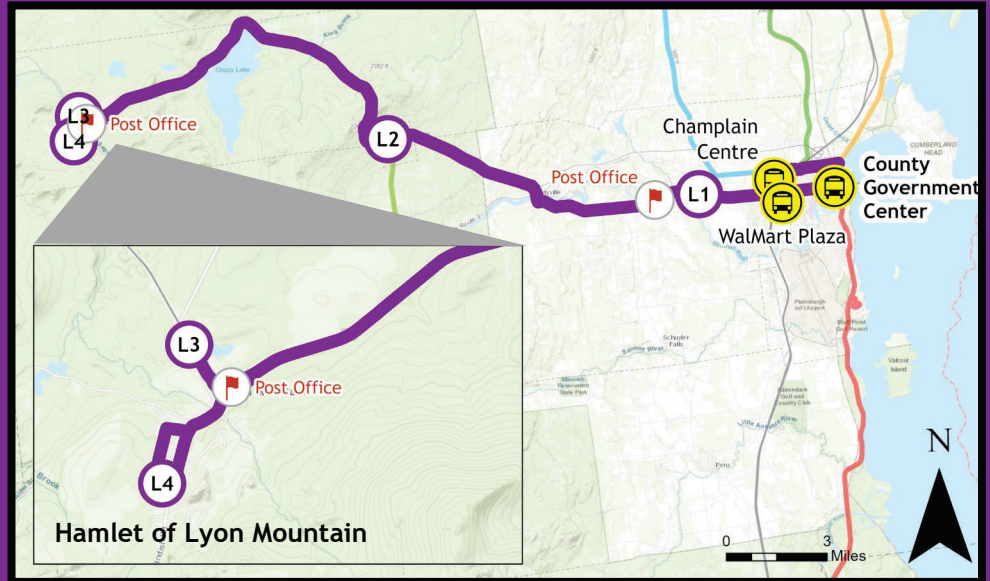

Lyon Mountain

Monday through Friday with the exception of the following holidays: New Year's Day, Memorial Day, Independence Day, Labor Day, Thanksgiving, Christmas Day

For more information visit our Facebook, or our webpage at:

transit.clintoncountyny.gov

Or call

(518)561-1452

		AM	PM
	Clinton County Government Center	9:00	1:00 4:00
	Champlain Centre Mall Entrance next to Target	9:08	1:08 4:08
L1	BHSN 2155 Route 22B, Morrisonville	9:17	1:17 4:17
	Across from Post Office 1934 Route 22B Morrisonville	R	R R
L2	Clinton Correctional Facility 1156 Cook Street, Dannemora	9:33	1:33 4:33
	Post Office 8 Langey Street, Lyon Mtn	R	R R
L3	Mountain Top Senior Housing Lyon Mountain	9:50	1:50 4:50
L4	2nd Street & Center Street Lyon Mountain	9:54	1:54 4:54
L2	Stewart's Shop 1173 Cook Street, Dannemora	10:13	2:13 5:13
	Post Office 1934 Route 22B Morrisonville	R	R R
L1	BHSN 2155 Route 22B, Morrisonville	10:31	2:31 5:31
	Champlain Centre Mall Entrance next to Target	10:41	2:41 5:41
	WalMart Between WalMart & Sam's Club	10:47	2:47 5:47
	Clinton County Government Center	11:00	3:00 6:00

**No Cash?
No Problem!**

Get the **Token Transit** app